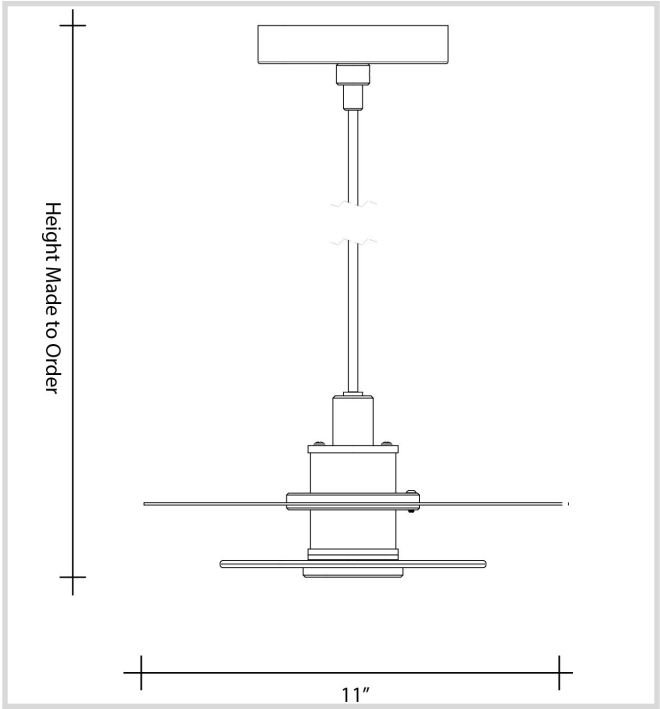

# KLEIN SERIES: 11 INCH PENDANT

Contact: info@trellastudio.com  
www.trellastudio.com

Shown in Polished Klein Etch w/ Satin + Blackened details

All dimensions in US customary inches

**SPECIFICATIONS** Each Trella™ product is handmade to order. Custom configurations are available on request.

### DIMENSIONS

11" diameter X 5.50" h X [overall height to order]