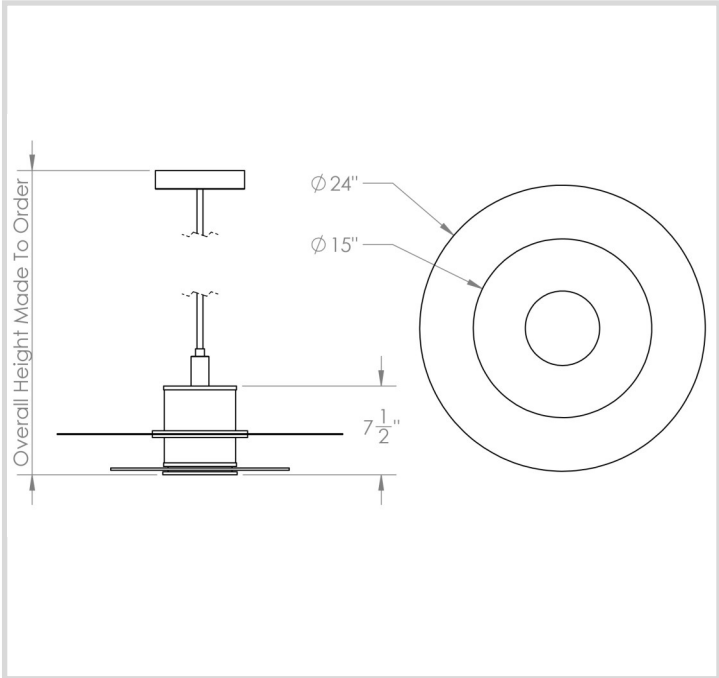

# KLEIN SERIES: 24 INCH PENDANT

Contact: info@trellastudio.com  
www.trellastudio.com

Shown in Polished Klein Etch w/ Satin + Blackened brass

All dimensions in US customary inches

**SPECIFICATIONS** Each Trella™ product is handmade to order. Custom configurations are available on request.

### DIMENSIONS

24" diameter X 7.50" h X [overall height to order]