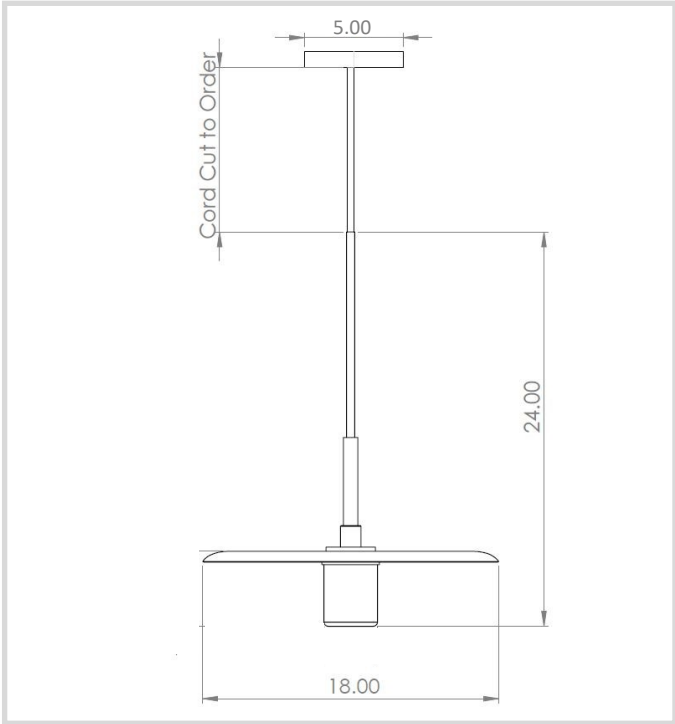

ARTHUR SERIES: PENDANT

Contact: info@trellastudio.com
www.trellastudio.com

Shown in Polished Sunburst Etch w/ Blackened details and Milk Glass

All dimensions in US customary inches

SPECIFICATIONS Each Trella™ product is handmade to order. Custom configurations are available on request.

CERTIFICATIONS

UL Certification available on request
240V/CE Certification available on request

DIMENSIONS

18" diameter X 24.00" h X [60" cloth cord provided]