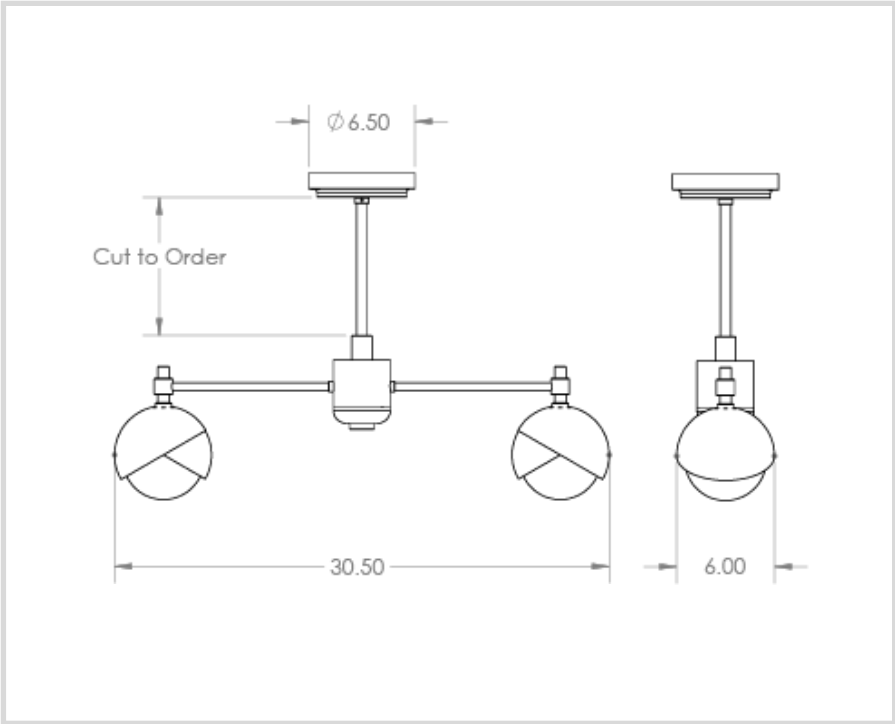

BENEDICT SERIES : TWO LIGHT CHANDELIER

Contact: info@trellastudio.com
www.trellastudio.com

Shown in Canary powder-coat and brown patina

All dimensions in US customary inches

SPECIFICATIONS Each Trella™ product is handmade to order. Custom configurations are available on request.