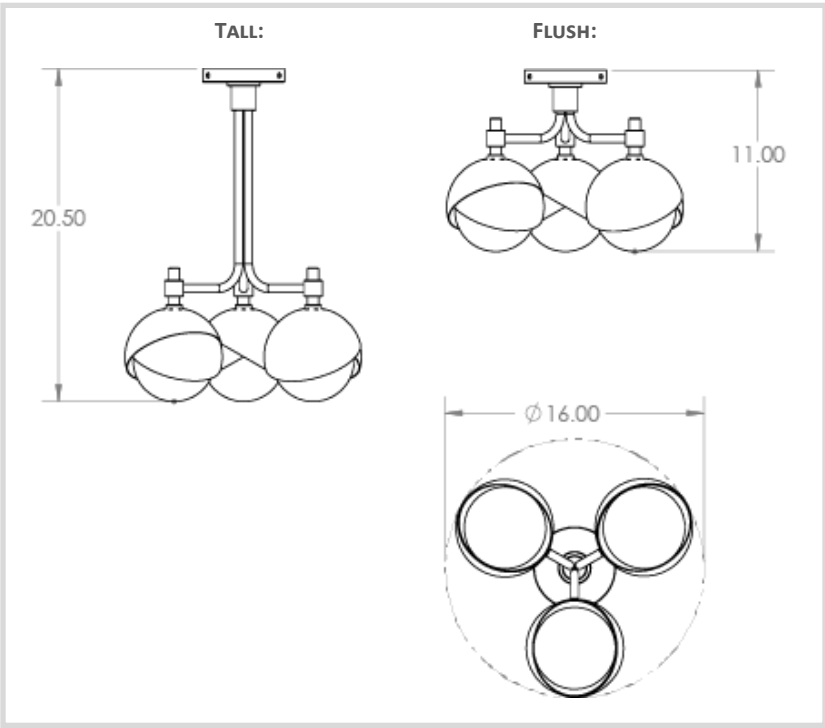

BENEDICT SERIES : THREE LIGHT LANTERN

Contact: info@trellastudio.com
www.trellastudio.com

Shown in Forest Green powder-coat and burnished brass

All dimensions in US customary inches

SPECIFICATIONS Each Trella™ product is handmade to order. Custom configurations are available on request.

SPECIALTY FINISHES

Prussian Blue

DIMENSIONS

Tall - 16" dia x 20.5" Height
Flush - 16" dia x 11" Height

POWDER COAT COLORS

(Custom colors available on request) (M) = Matte

Navy Blue

Clementine