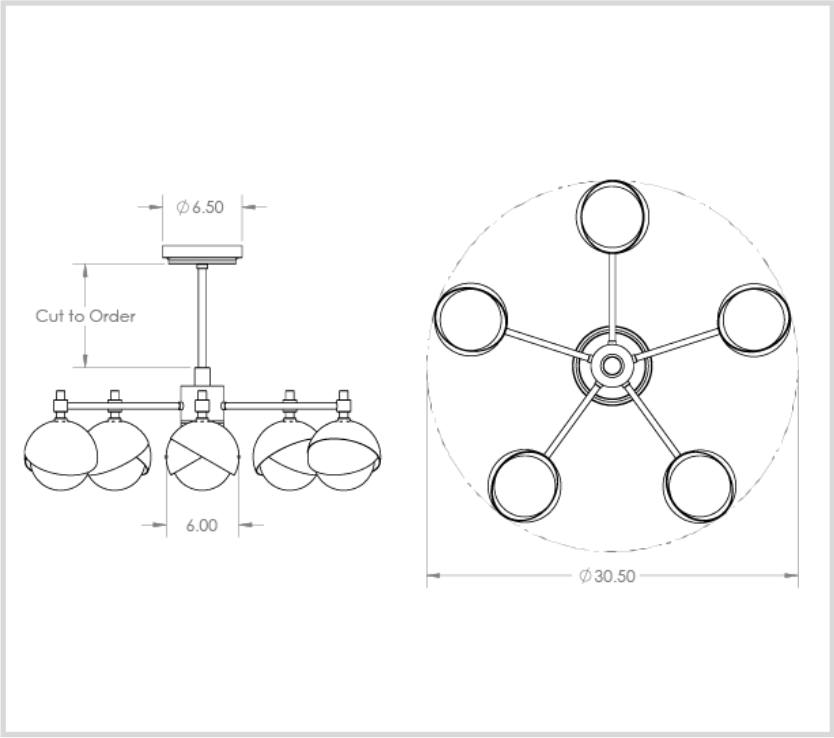

BENEDICT SERIES : FIVE LIGHT CHANDELIER

Contact: info@trellastudio.com
www.trellastudio.com

Shown in Adobe powder-coat and blackened brass

All dimensions in US customary inches

SPECIFICATIONS Each Trella™ product is handmade to order. Custom configurations are available on request.

SPECIALTY FINISHES

Prussian Blue

DIMENSIONS

30.5" Diameter X Height to Order

POWDER COAT COLORS

(Custom colors available on request) (M) = Matte

Navy Blue

Clementine