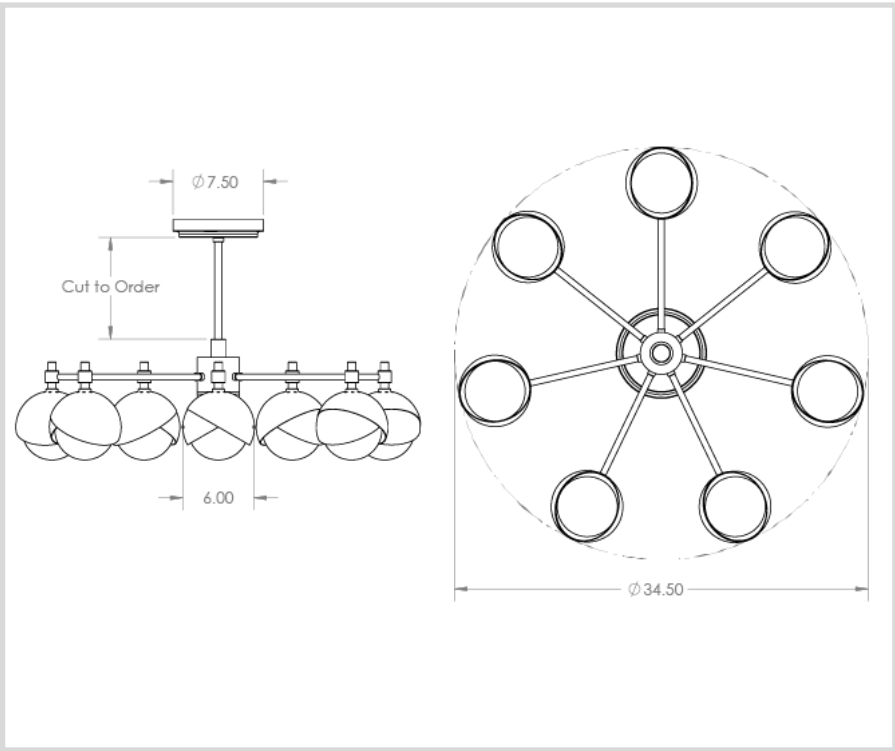

# BENEDICT SERIES : SEVEN LIGHT CHANDELIER

Contact: info@trellastudio.com  
www.trellastudio.com

Shown in Eggshell powder-coat and blackened brass

All dimensions in US customary inches

**SPECIFICATIONS** Each Trella™ product is handmade to order. Custom configurations are available on request.

### DIMENSIONS

34.5" Diameter X Height to Order