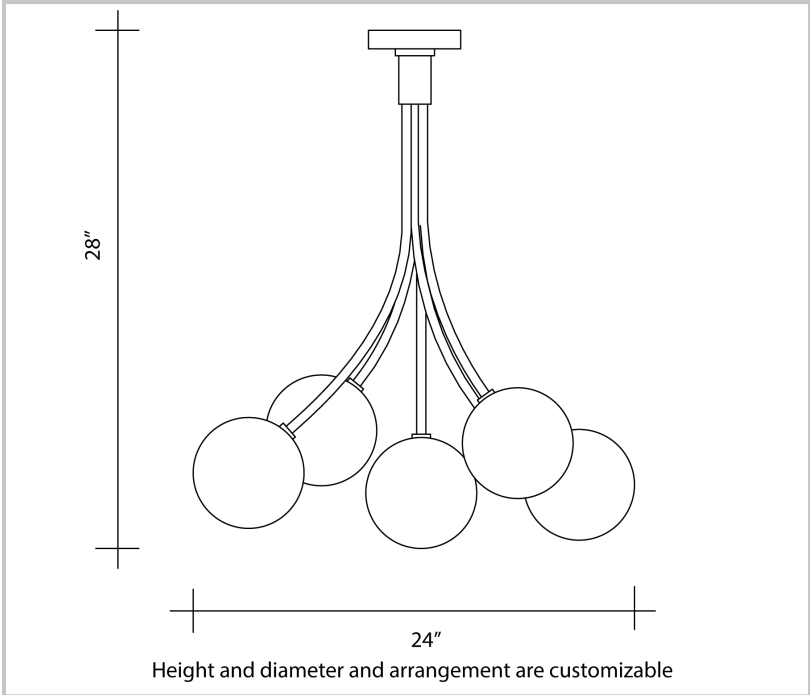

Height and diameter and arrangement are customizable

All dimensions in US customary inches

SPECIFICATIONS Each Trella™ product is handmade to order. Custom configurations are available on request.

SPECIALTY FINISHES

DIMENSIONS

24" dia. X overall height to order
Custom configurations available on request

POWDER COAT COLORS

(Custom colors available on request) (M) = Matte

METAL FINISHES

LAMPING

Provided -
(5) 5W Candelabra (e-12) LED bulb
2700K Color Temperature
700 Lumens (60W equivalent)
Dimmable - 120 Volt

CERTIFICATIONS

UL Certification available on request
240V/CE Certification available on request