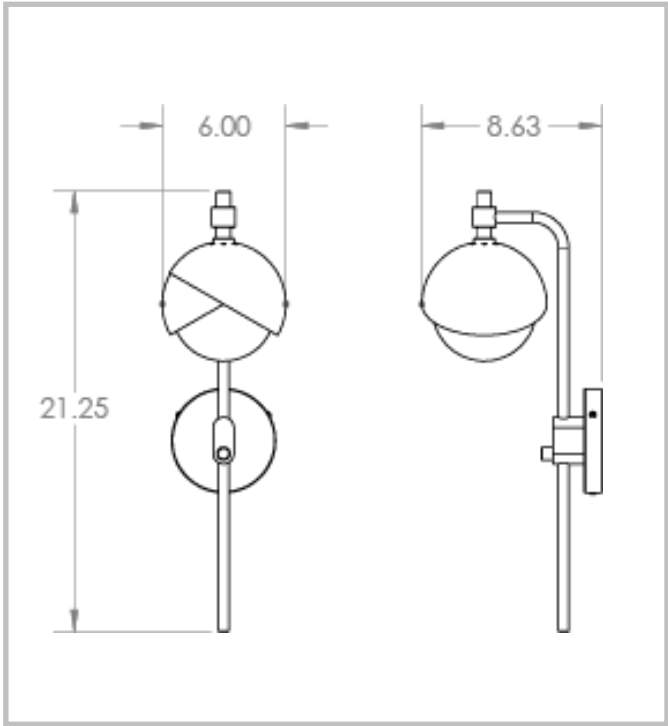

BENEDICT SERIES : DROP SCONCE

Contact: info@trellastudio.com
www.trellastudio.com

Shown in Antique Brass

All dimensions in US customary inches

SPECIFICATIONS Each Trella™ product is handmade to order. Custom configurations are available on request.

SPECIALTY FINISHES

Prussian Blue

DIMENSIONS

6" Wide X 21.25" Height X 8.63" Deep

POWDER COAT COLORS

(Custom colors available on request) (M) = Matte

Navy Blue

Clementine