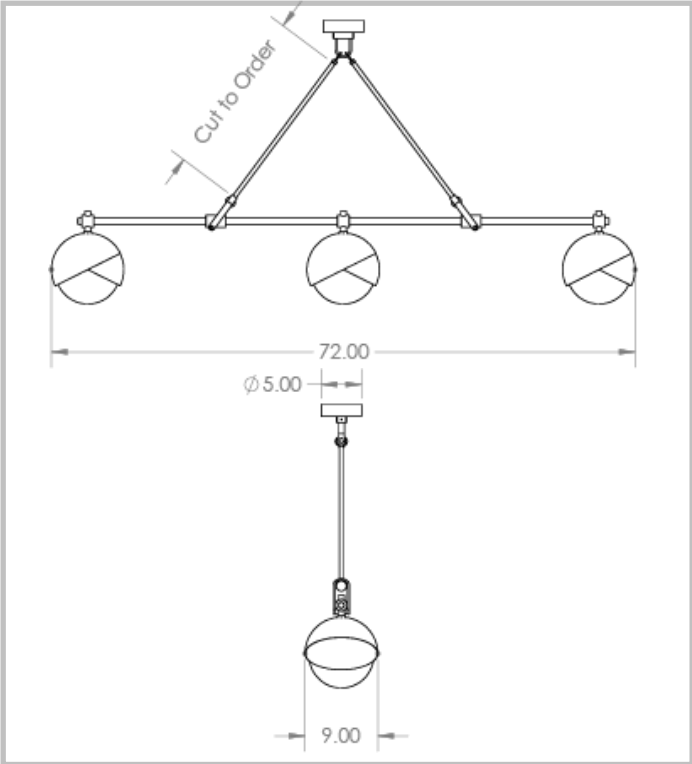

# BENEDICT SERIES : LINEAR CHANDELIER

Contact: info@trellastudio.com  
www.trellastudio.com

Shown in Cinnabar powder-coat and blackened brass details

All dimensions in US customary inches

**SPECIFICATIONS** Each Trella™ product is handmade to order. Custom configurations are available on request.

### DIMENSIONS

9" Wide X 72" Long X Height to Order