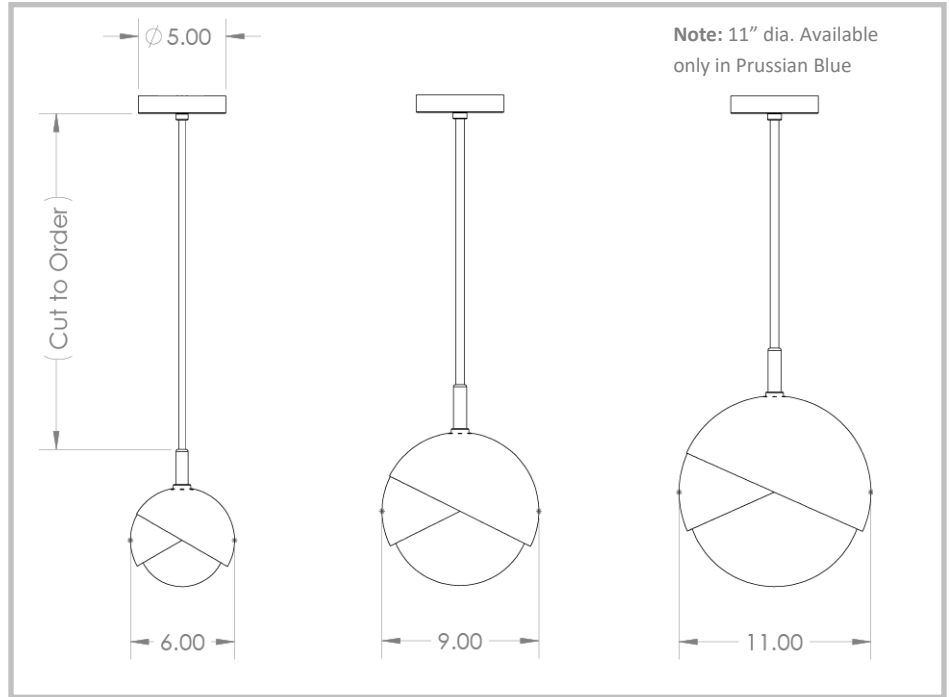

All dimensions in US customary inches

SPECIFICATIONS Each Trella™ product is handmade to order. Custom configurations are available on request.

SPECIALTY FINISHES

HANGING

Solid rod - OR - Cloth wrapped cord

DIMENSIONS

Available in 6", 9", and 11" diameters
Overall height to order

POWDER COAT COLORS

(Custom colors available on request) (M) = Matte

METAL FINISHES

LAMPING

Provided -
(1) 5W Candelabra (e-12) LED bulb
2700K Color Temperature
700 Lumens (60W equivalent)
Dimmable - 120 Volt

CERTIFICATIONS

UL Certification available on request
240V/CE Certification available on request