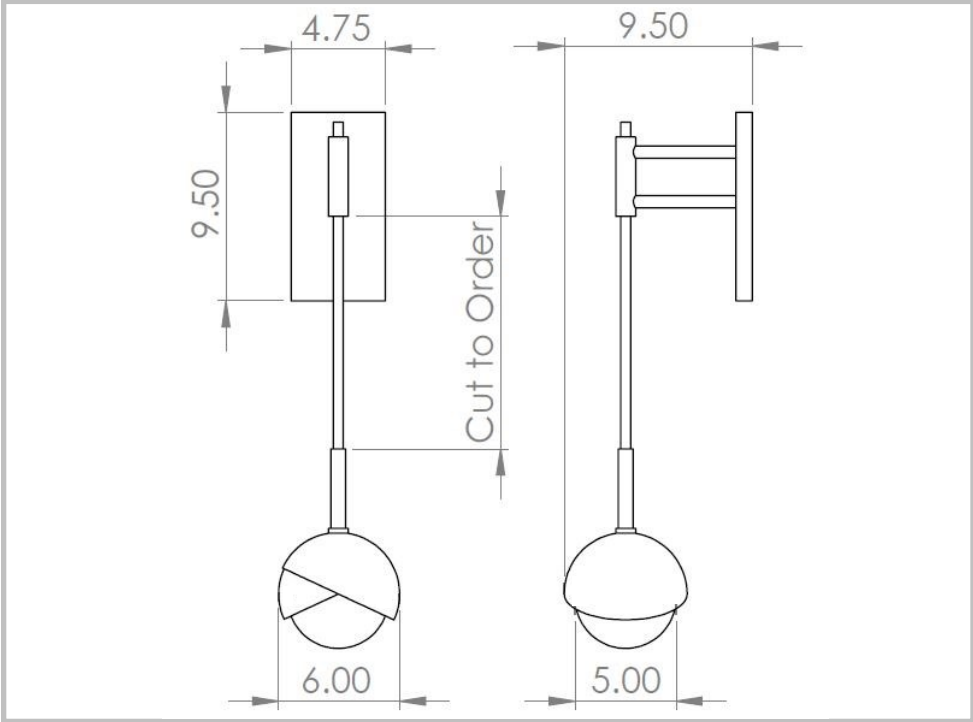

BENEDICT SERIES : TRUSS SCONCE

Contact: info@trellastudio.com
www.trellastudio.com

Shown in Prussian Blue w/ Satin Brass

All dimensions in US customary inches

SPECIFICATIONS Each Trella™ product is handmade to order. Custom configurations are available on request.

SPECIALTY FINISHES

Prussian Blue

DIMENSIONS

6" wide X 9.5" deep X [Cut to Order]

POWDER COAT COLORS

(Custom colors available on request) (M) = Matte

Navy Blue

Clementine