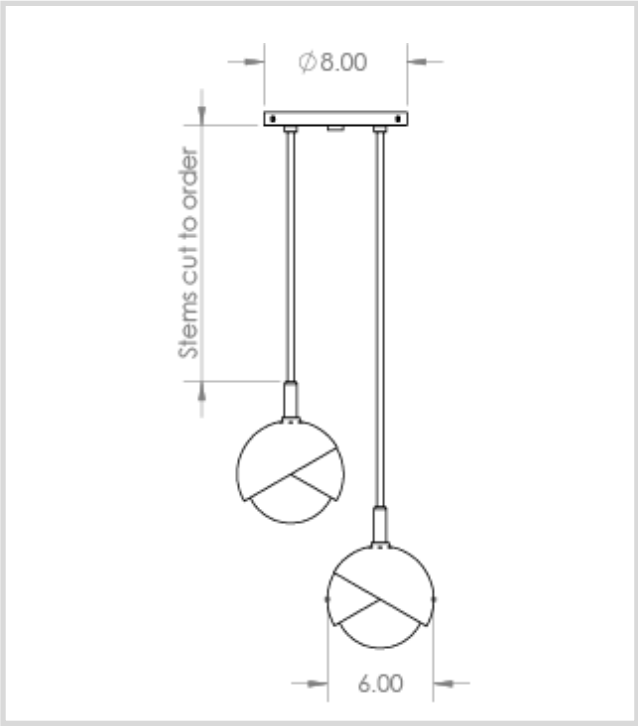

BENEDICT SERIES : TWO LIGHT CLUSTER

Contact: info@trellastudio.com
www.trellastudio.com

Shown in Prussian Blue, satin brass and blackened brass

All dimensions in US customary inches

SPECIFICATIONS Each Trella™ product is handmade to order. Custom configurations are available on request.

SPECIALTY FINISHES

Prussian Blue

HANGING

Solid rods - OR - Cloth wrapped cord

DIMENSIONS

(2) 6" Pendants X Heights to Order

POWDER COAT COLORS

(Custom colors available on request) (M) = Matte