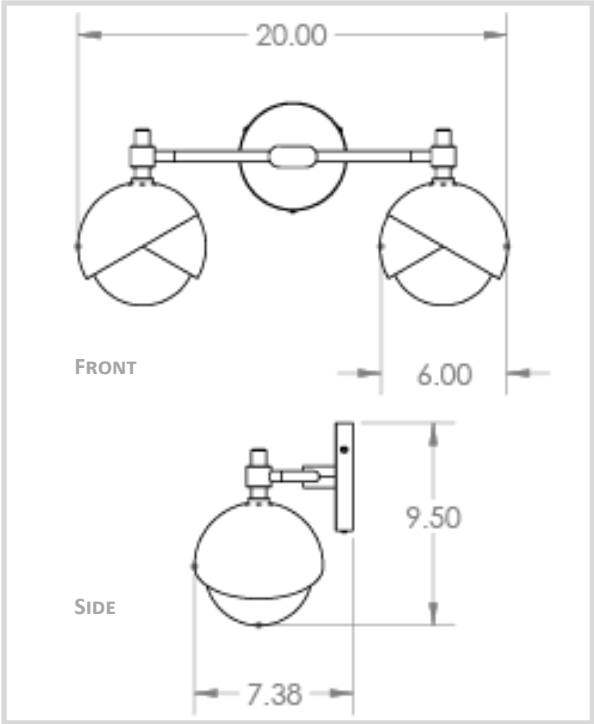

BENEDICT SERIES : VANITY SCONCE

Contact: info@trellastudio.com
www.trellastudio.com

Shown in Eggshell powder-coat and blackened brass

All dimensions in US customary inches

SPECIFICATIONS Each Trella™ product is handmade to order. Custom configurations are available on request.

DIMENSIONS

20" Wide X 9.5" Tall X 7.38" Deep