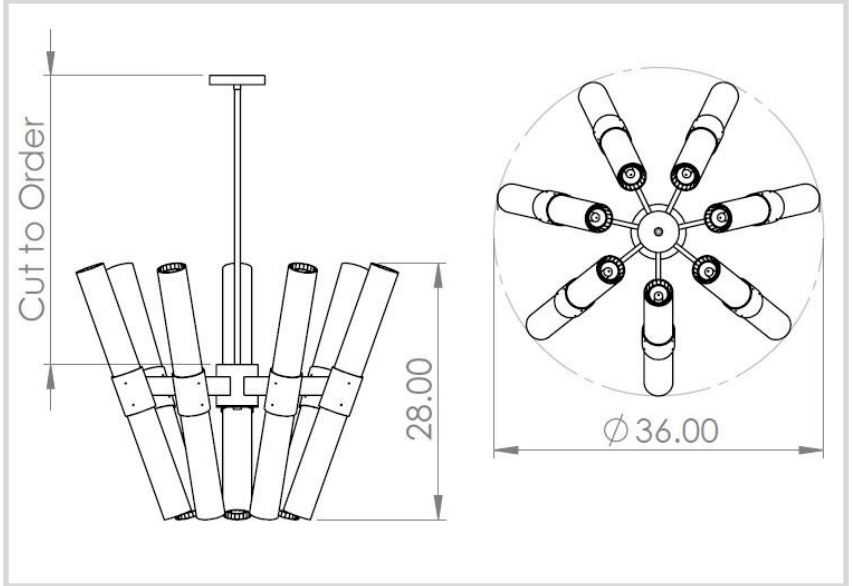

DIXIE SERIES: FOURTEEN LIGHT CHANDELIER

Contact: info@trellastudio.com
www.trellastudio.com

Shown in Burnished brass

All dimensions in US customary inches

SPECIFICATIONS Each Trella™ product is handmade to order. Custom configurations are available on request.

DIMENSIONS 36" diameter X 28" tall X [overall height to order]

MATERIAL Brass / Fluted Borosilicate Glass / White Acrylic diffusers

METAL FINISHES

LAMPING Provided-
(14) 5W E-26 LED Tubular T9 Bulbs
2700K Color Temperature
450 Lumens (45W equivalent) each
Dimmable - 120 Volt

WEIGHT 75 Pounds

CERTIFICATIONS UL Certification available on request
240V/CE Certification available on request