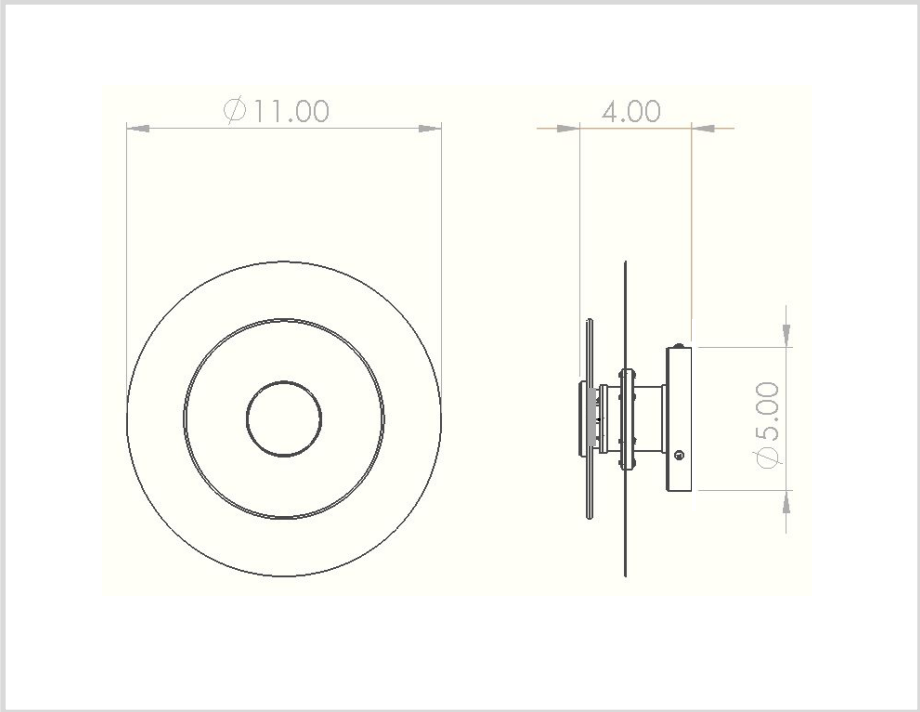

KLEIN SERIES: SCONCE

Contact: info@trellastudio.com
www.trellastudio.com

Shown in Eggshell powder-coat and satin brass

All dimensions in US customary inches

SPECIFICATIONS Each Trella™ product is handmade to order. Custom configurations are available on request.

SPECIALTY FINISHES

Prussian Blue

Klein Etch

Sunburst Etch

MATERIALS

Brass / Acrylic / Hand Blown Glass Rondelle

DIMENSIONS

11" diameter X 5.50" h X [overall height to order]