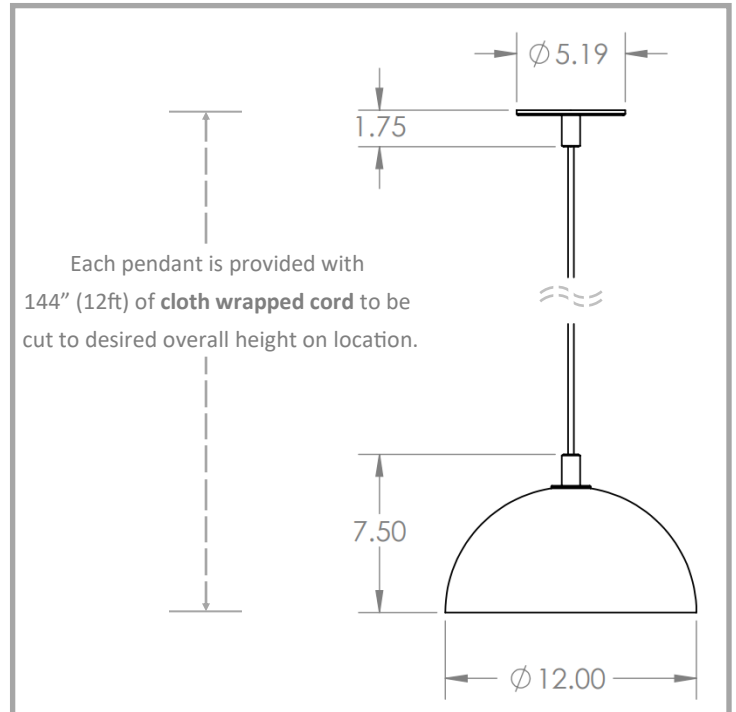

All Dimensions in US customary inches

SPECIFICATIONS Each Trella Studio product is locally made in the U.S.A.

MATERIAL Brass / Acrylic / Cloth wrapped cord

FINISH STYLES **Parlor** : Matte-black powder coat with satin brass interior, matte-black details, and black cloth wrapped cord.

Snow : Semi-gloss white powder coat with satin brass interior, antique brass details, and white cloth wrapped cord.

Tide : Prussian blue with satin brass interior, white powder coated details, and white cloth wrapped cord.

PRODUCED USA

DIMENSIONS 12" diameter , 144" (12ft) of cloth wrapped cord is provided. Cut cord to desired height on location.

LAMPING 120 Volt - Dimmable
Provided bulb: (x1) e26 base 7W LED Filament Bulb
Bulb life: 13.7 Years
Light Appearance: Warm 2700K
Maximum brightness: 800 Lumens

CERTIFICATIONS UL
240V/CE Certification available on request