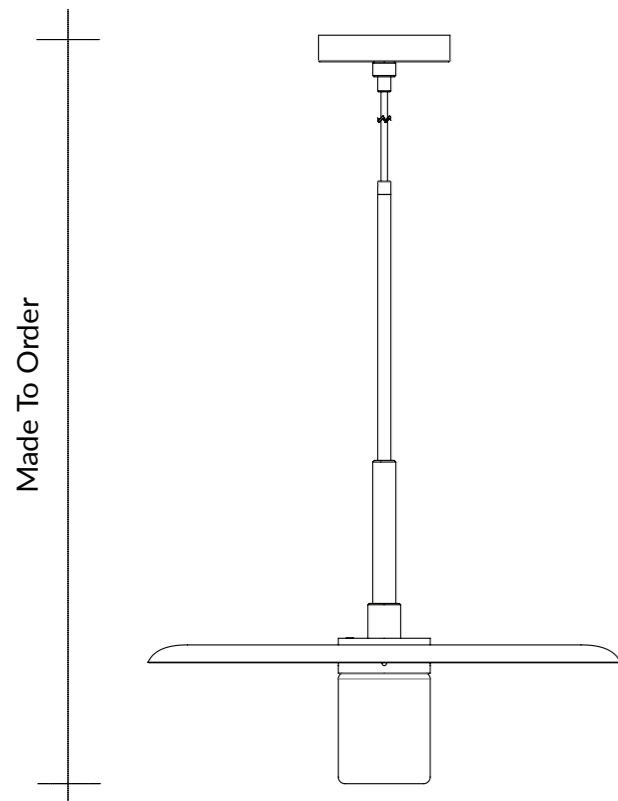

Arthur Pendant:

Starting-at retail: $2,615

The Arthur Pendant's spun shade is the playing field for several unique hand applied textured reliefs or colored powder-coats. A hand blown glass cylinder shines light on the powder-coated shade. This versatile pendant can function as a solo attraction hanging above a small cocktail table or in a reading nook, but can also make a statement in a linear series of three above a kitchen island or dining table.

Lamping:

Provided: (1) 5W Candelabra LED bulb, 2700K Color Temperature, 700 Lumens (60W equivalent), Dimmable - 120 Volt

Certifications:

UL Certification available on request, 240V/CE Certification available on request