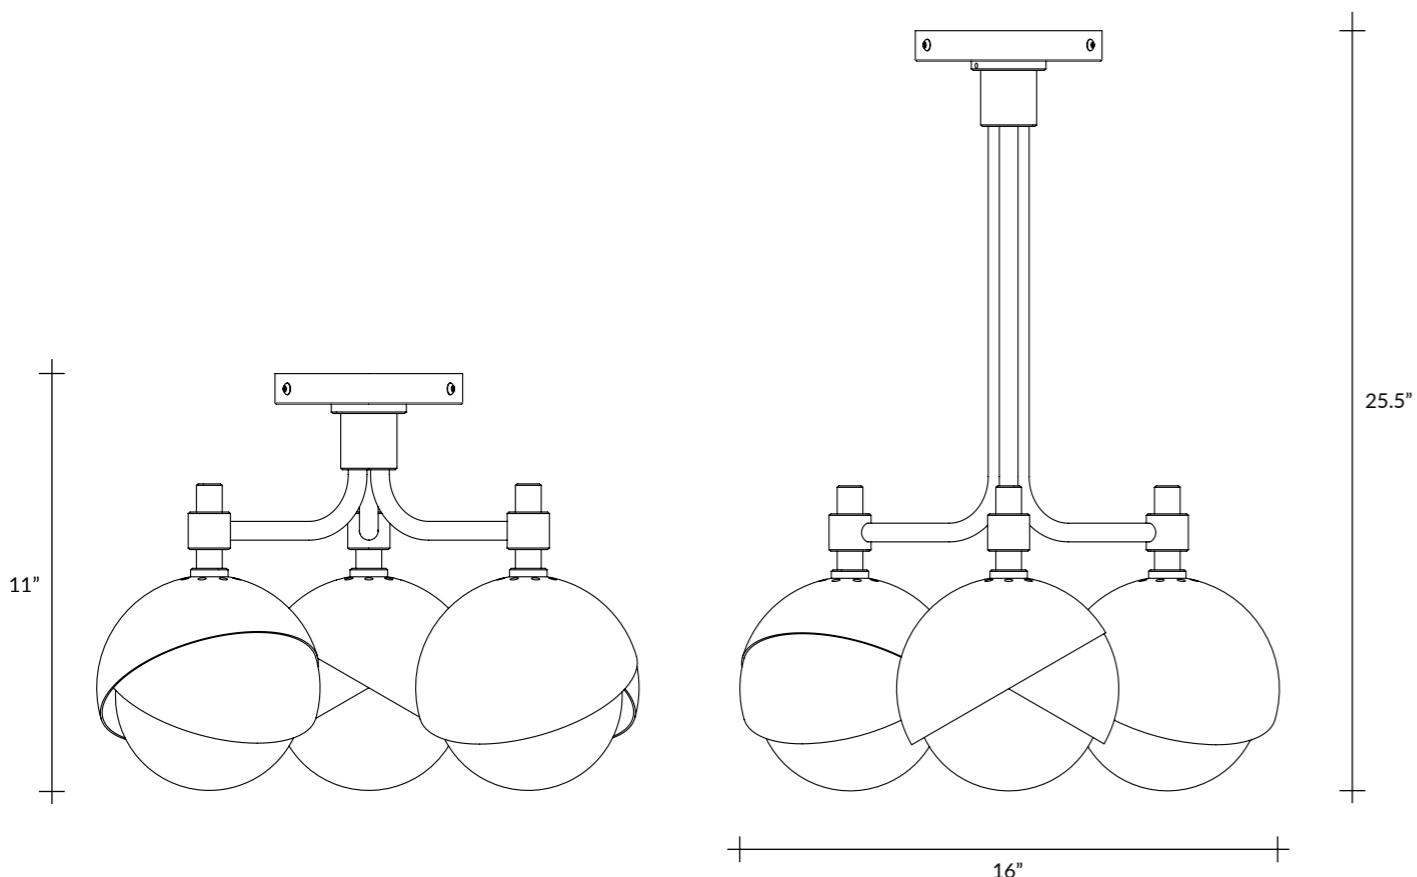

Benedict Three Light Lantern:

Starting-at retail: $2,250

The Benedict™ Three Light Lantern arranges three 6 inch Benedict™ light assemblies in a condensed bloom perfect for entry ways, stair wells, and other transitional spaces.

Lamping:

Provided Bulbs: (3) 5W Candelabra LED bulb, No transformer required, 2700K Color Temperature, 700 Lumens (60W equivalent), Dimmable - 120 Volt

Hanging:

Available in two standard drop heights. 11" and 25.5". Custom drop heights available upon request.

Certifications:

UL Certification available on request, 240V/
CE Certification available on request.