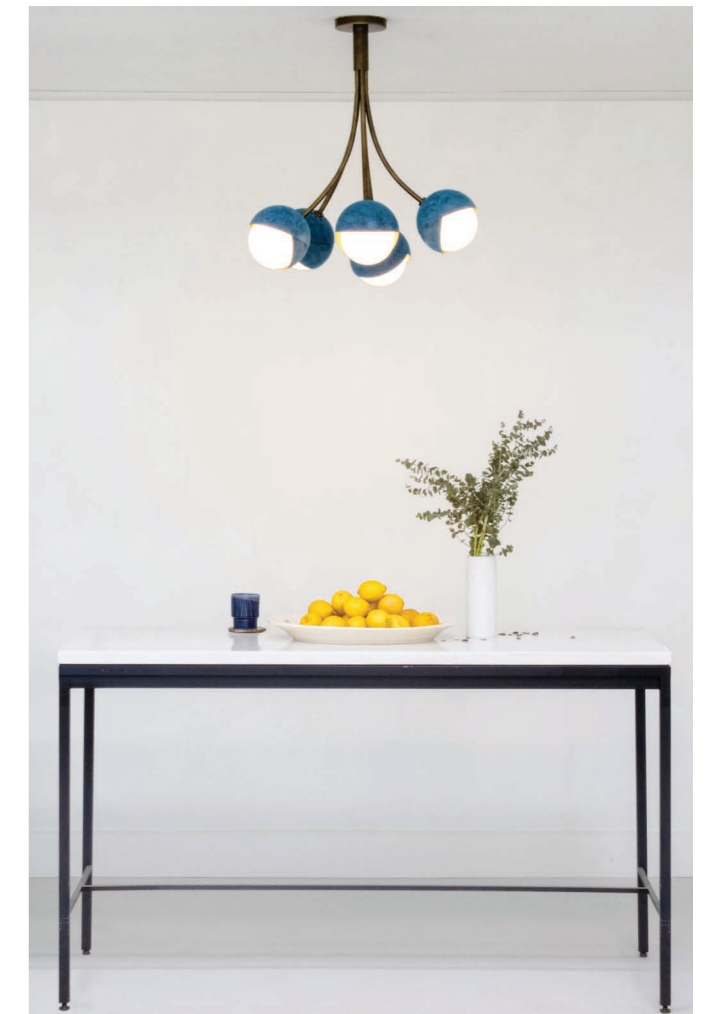

Benedict Bloom:

Five light starting-at retail: $5,125

The Benedict™ Bloom suspends five pairs of nested brass hemispheres and white opal glass in an organic cluster held by hand rolled brass stems. Available in all Trella finishes, the Benedict™ Bloom chandelier is able to make a playful yet elegant statement. In addition to a number of available arrangements, its made to order production also allows for endless custom configurations on request.

Lamping:

Provided Bulbs: (5) 5W Candelabra LED bulb, No transformer required, 2700K Color Temperature, 700 Lumens (60W equivalent), Dimmable - 120 Volt

Certifications:

UL Certification available on request, 240V/CE Certification available on request