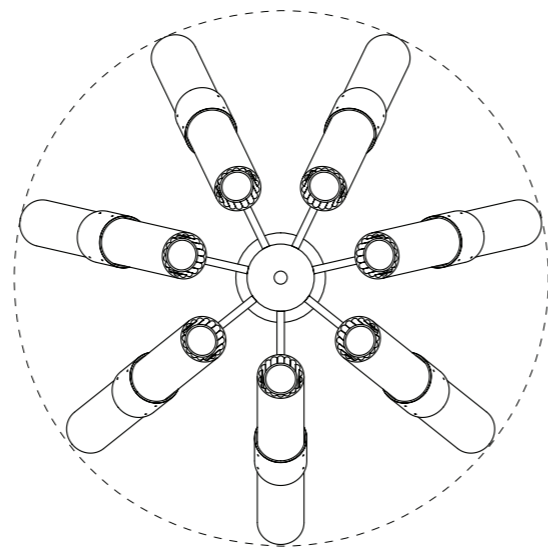

Dixie 14 Light Chandelier:

Starting-at retail: $15,775

The Dixie series centers around a bold fluted glass light assembly. The chandelier puts this large scale detail on display in monumental fashion. Its modular design and production allow for a wide range of custom configurations built to order.

Shown here in burnished brass.

Lamping:

Provided Bulbs- (14) 5W E-26 LED Tubular T9 Bulbs, No Transformer required, 2700K Color Temperature ,450 Lumens (45W equivalent), Dimmable - 120 Volt

Certifications:

UL Certification available on request, 240V/CE Certification available on request