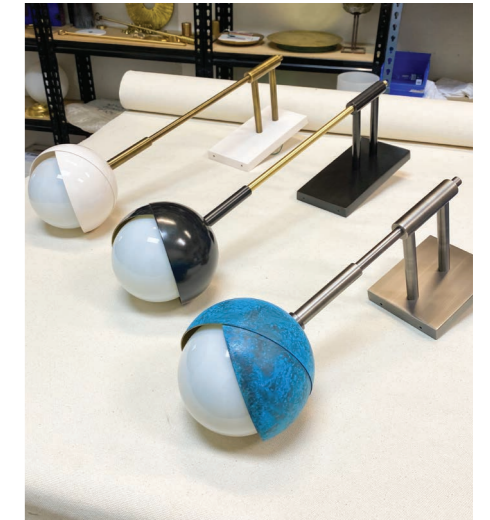

Benedict Pendant:

Precious Metals Series

Starting-at retail: \$1,695

The Benedict™ Pendant celebrates the defining detail of the Benedict™ series. Two nested spun brass hemispheres cradle a hand blown glass globe. This fixture lends itself to creative configuration of our many finishes meaning it's sure to be a stunning accent in any space.