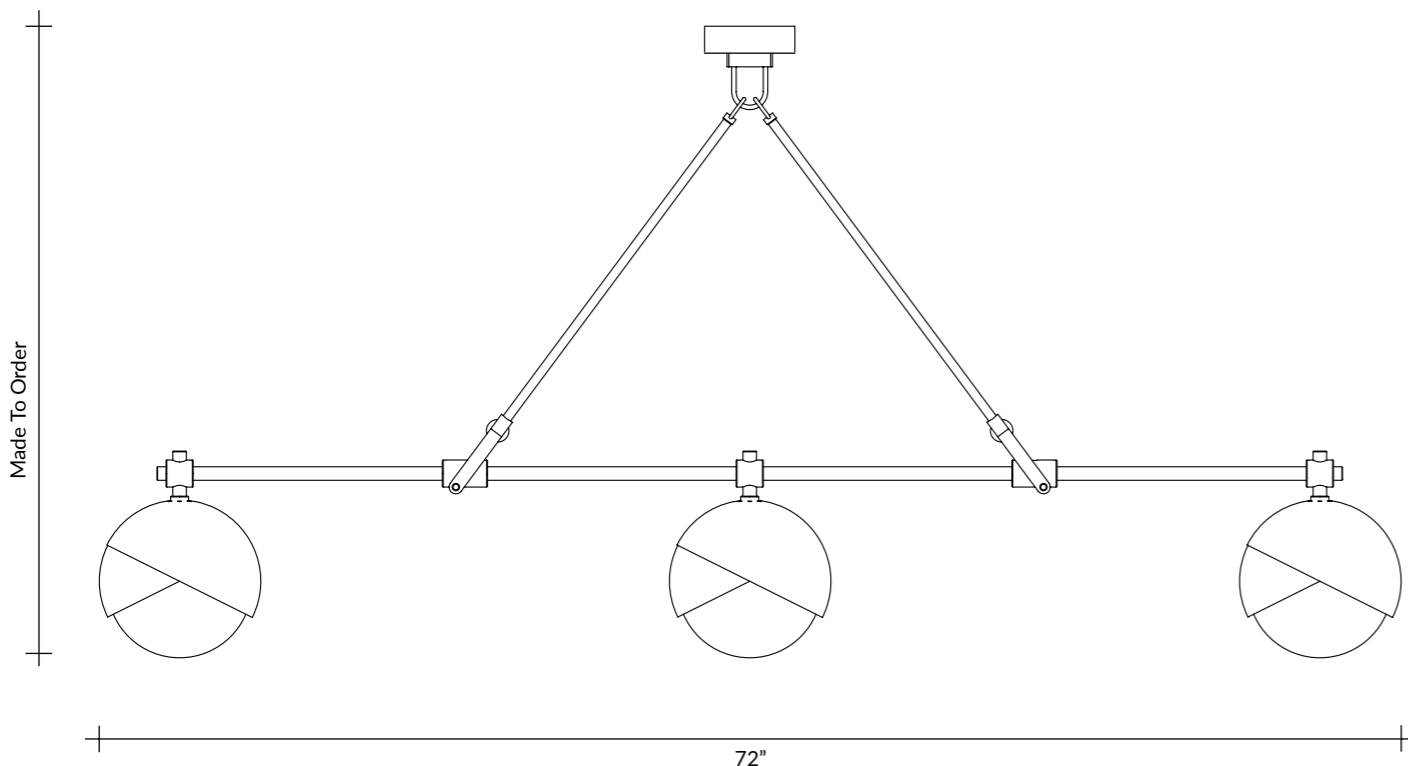

Benedict Linear Chandelier:

Starting-at retail: $5,625

Three 9 inch Benedict™ light assemblies form a linear array held together with finely detailed joinery. Available in any height, this chandelier is an inviting centerpiece for any kitchen island, dining table, conference table, or artists' studio table.

Lamping:

Provided Bulbs: (3) 5W Candelabra LED bulbs, No transformer required, 2700K Color Temperature, 700 Lumens (60W equivalent), Dimmable - 120 Volt.

Certifications:

UL Certification available on request, 240V/CE Certification available on request