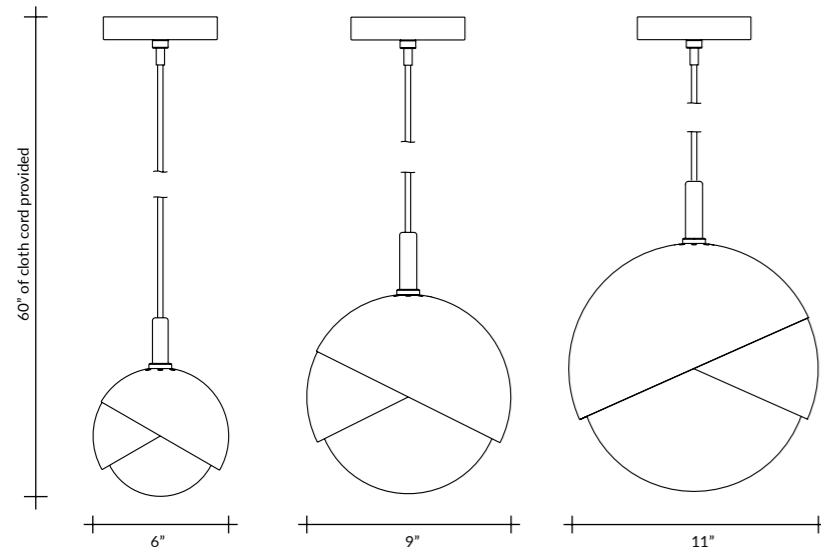

Benedict Pendant:

Precious Metals Series

Starting-at retail: \$1,695

The Benedict™ Pendant celebrates the defining detail of the Benedict™ series. Two nested spun brass hemispheres cradle a hand blown glass globe. This fixture lends itself to creative configuration of our many finishes meaning it's sure to be a stunning accent in any space.