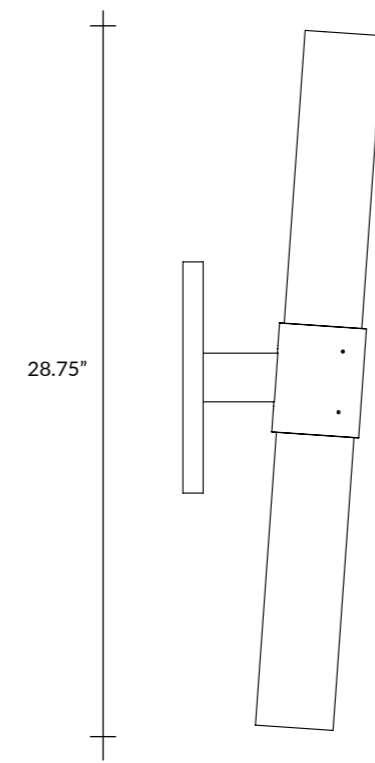

Dixie 6 Light Chandelier:

Starting-at retail: $7,925

The Dixie series centers around a bold fluted glass light assembly. The chandelier puts this large scale detail on display in monumental fashion. Its modular design and production allow for a wide range of custom configurations built to order.

Lamping:

Provided Bulbs- (6) 5W E-26 LED Tubular T9 Bulbs , 2700K Color Temperature , 450 Lumens. Total fixture Lumens = 2,700 Dimmable - 120 Volt

Certifications:

UL Certification available on request, 240V/CE Certification available on request

Dixie Sconce:

Starting-at retail: $2,987

The Dixie series centers around a bold fluted glass light assembly. The Dixie Sconce puts this detail on display at a gently leaning angle with its wall mounted brass brace available in multiple finishes.

Lamping:

Provided Bulbs- (2) 5W E-26 LED Tubular T9 Bulbs , 2700K Color Temperature , 450 Lumens. Total fixture Lumens = 2,700 Dimmable - 120 Volt

Certifications:

UL Certification available on request, 240V/CE Certification available on request