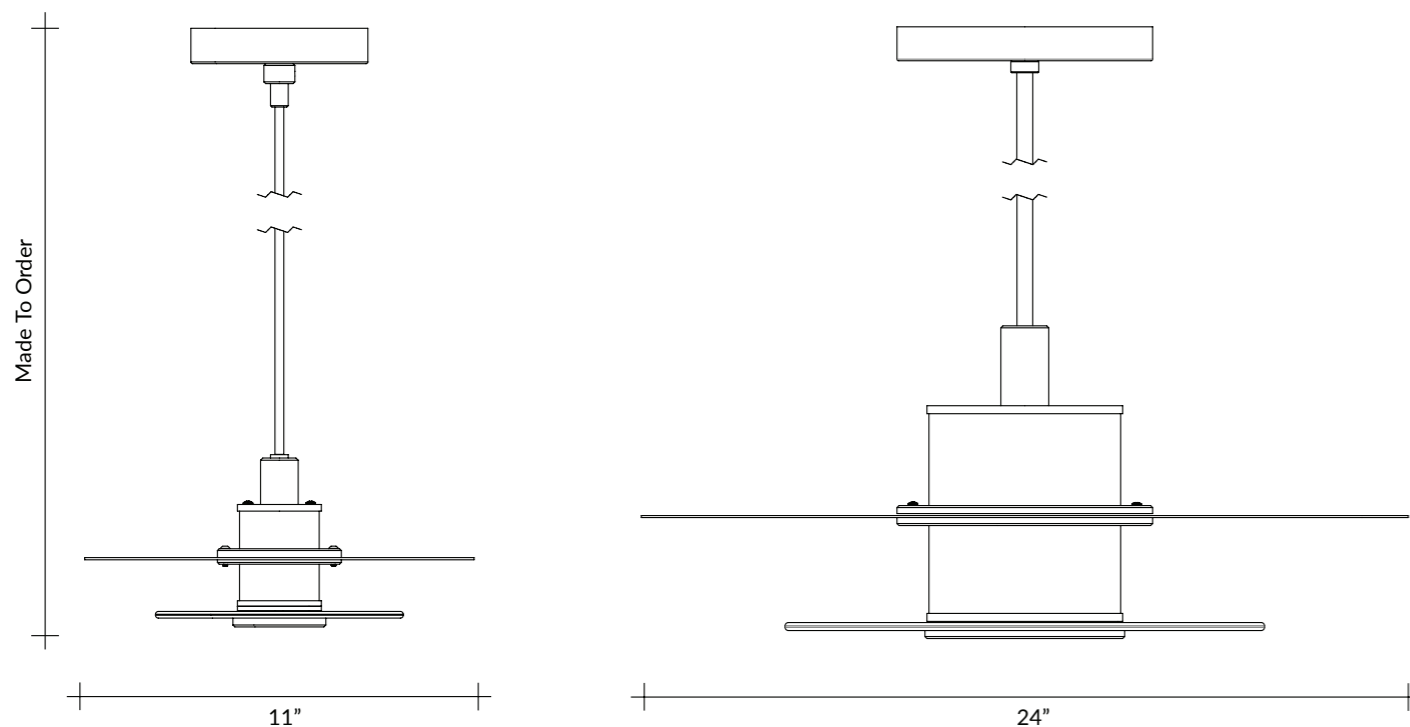

Klein Pendant:

11" dia. starting-at retail: $1,840
24" dia. starting-at retail: $5,650

The Klein Pendant embraces a layered light assembly comprising a hand blown glass rondelle and an etched and bur-nished brass disc. Mounted to a central white light tube, the Klein Pendant of-fers ample up lighting as well as a soft and warm down light. Colored glass op-tions combined with multiple available finishes allows the Klein Pendant to be customized in a variety of combinations.

Lamping:

(1) 6.5W 2-Pin G9 Base LED bulb, 2700K Color Temperature, No trans-former required for 11" . Transformer prvided in cannopy for 24".

Certifications:

UL Certification available on request,
240V/CE Certification available on re-quest