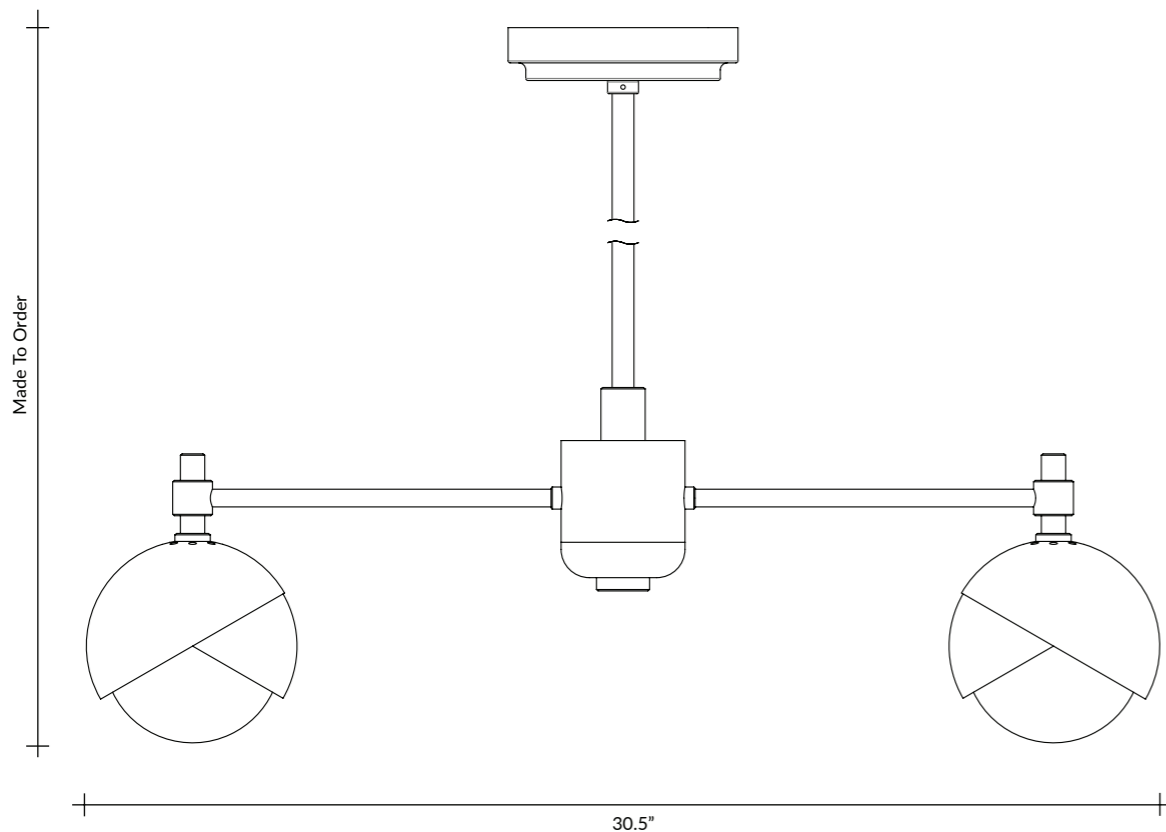

Benedict Two Light Chandelier:

Starting-at retail: $2,750

The Benedict™ Two Light Chandelier suspends two Benedict™ light assemblies from a sophisticated armature of brass joinery. This thin profile chandelier is perfect for workspaces, kitchen islands, wet bars, or in any compact dining space.

Lamping:

Provided Bulbs: (2) 5W Candelabra LED bulb, No transformer required, 2700K Color Temperature, 700 Lumens (60W equivalent), Dimmable - 120 Volt

Certifications:

UL Certification available on request, 240V/CE Certification available on request

Benedict Two Light Cluster:

Starting-at retail: $2,350

The Benedict™ two light Cluster is a playful arrangement of the already versatile Benedict™ Pendant. Drop lengths are made to order to fit any project's needs. Shown here in Prussian Blue with Blackened and Satin Brass Details.

Lamping:

Provided Bulbs: (2) 5W Candelabra LED bulb, no transformer required. 2700K Color Temperature, 700 Lumens (60W equivalent), Dimmable - 120 Volt.

Certifications:

UL Certification available on request, 240V/CE Certification available on request