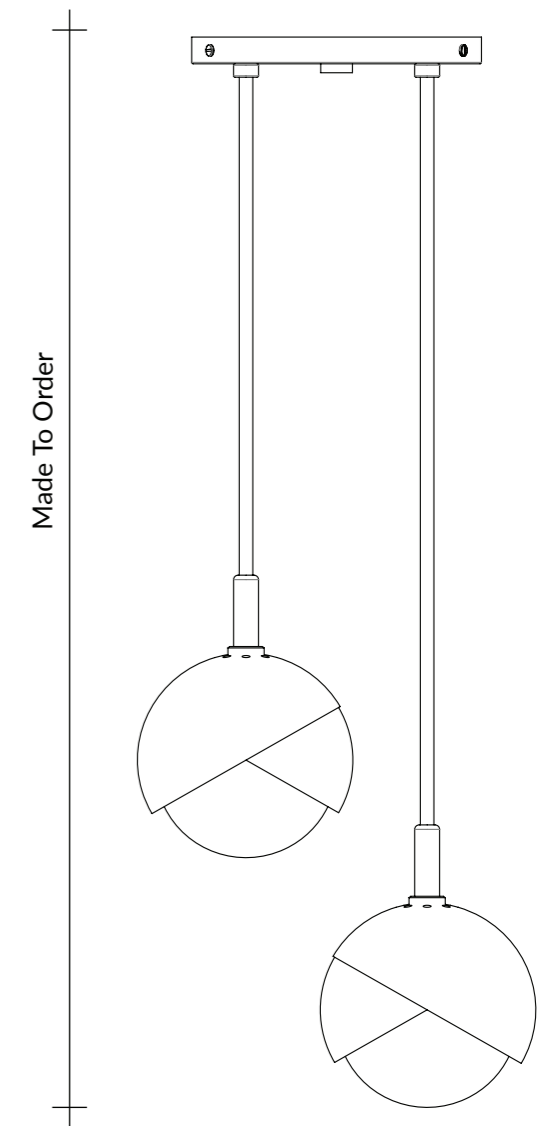

Benedict Two Light Chandelier:

Starting-at retail: $2,750

The Benedict™ Two Light Chandelier suspends two Benedict™ light assemblies from a sophisticated armature of brass joinery. This thin profile chandelier is perfect for workspaces, kitchen islands, wet bars, or in any compact dining space.

Lamping:

Provided Bulbs: (2) 5W Candelabra LED bulb, No transformer required, 2700K Color Temperature, 700 Lumens (60W equivalent), Dimmable - 120 Volt

Certifications:

UL Certification available on request, 240V/CE Certification available on request

Benedict Two Light Cluster:

Starting-at retail: $2,350

The Benedict™ two light Cluster is a playful arrangement of the already versatile Benedict™ Pendant. Drop lengths are made to order to fit any project's needs. Shown here in Prussian Blue with Blackened and Satin Brass Details.

Lamping:

Provided Bulbs: (2) 5W Candelabra LED bulb, no transformer required. 2700K Color Temperature, 700 Lumens (60W equivalent), Dimmable - 120 Volt.

Certifications:

UL Certification available on request, 240V/CE Certification available on request