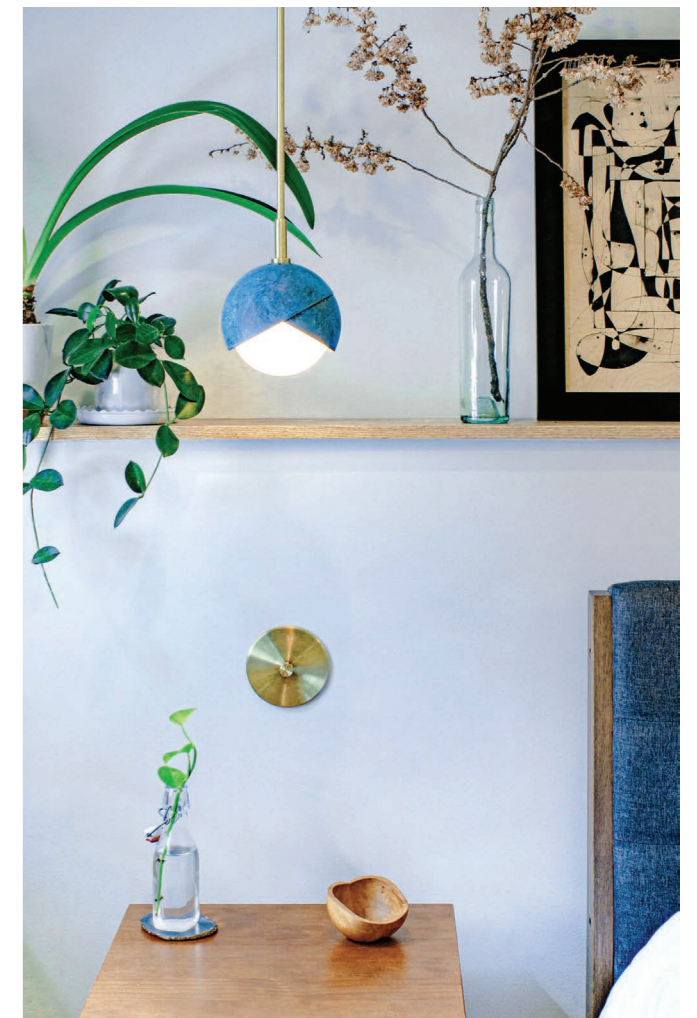

Trella's Signature Prussian Blue:

Trella's signature Prussian Blue patina was developed in Trella's Brooklyn workshop in 2017 and has since been applied to a wide range of products in our collection. This specialty finish is one that develops its color, texture, and character through a process that relies on a quick direct application of patina followed by patience and timing. It is a process that once started, cannot be adjusted or altered during its natural development. The custom made patina is applied to raw brass and left to sit for hours as the transformation takes place. At the right moment, the components are then air dried and sealed with a clear lacquer to capture the desired color once it has been reached.