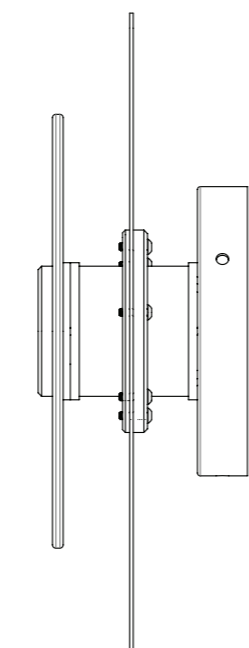

Klein Sconce:

Starting-at retail: $1,840

Our wall mounted Klein Sconce offers an atmospheric glow softened by a hand blown glass rondelle in the front while still giving off ample back lighting. With multiple brass textures and finishes available, the Klein Sconce can be customized in a variety of stunning styles to fit any environment.

Lamping:

Provided Bulb: (1) 6.5W 2-Pin G9 Base LED bulb, 2700K Color Temperature, No transformer required. 700 Lumens (70 Watt equiv.), 15,000 Hrs., Dimmable - 120 volt

Certifications:

UL Certification available on request. 240V/CE Certification available on request

11"

4"