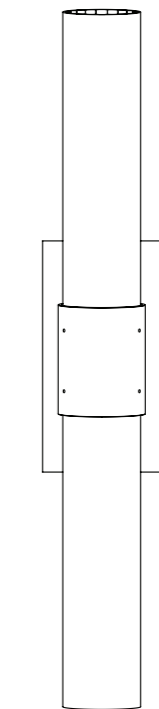

Dixie 6 Light Chandelier:

Starting-at retail: $7,925

The Dixie series centers around a bold fluted glass light assembly. The chandelier puts this large scale detail on display in monumental fashion. Its modular design and production allow for a wide range of custom configurations built to order.

Lamping:

Provided Bulbs- (6) 5W E-26 LED Tubular T9 Bulbs , 2700K Color Temperature , 450 Lumens. Total fixture Lumens = 2,700 Dimmable - 120 Volt

Certifications:

UL Certification available on request, 240V/CE Certification available on request

Dixie Sconce:

Starting-at retail: $2,987

The Dixie series centers around a bold fluted glass light assembly. The Dixie Sconce puts this detail on display at a gently leaning angle with its wall mounted brass brace available in multiple finishes.

Lamping:

Provided Bulbs- (2) 5W E-26 LED Tubular T9 Bulbs , 2700K Color Temperature , 450 Lumens. Total fixture Lumens = 2,700 Dimmable - 120 Volt

Certifications:

UL Certification available on request, 240V/CE Certification available on request