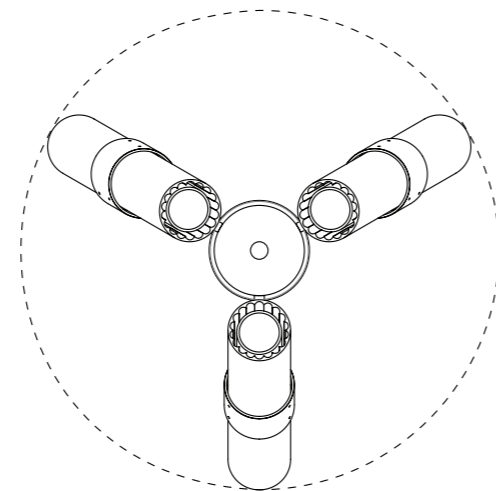

Dixie 6 Light Chandelier:

Starting-at retail: $7,925

The Dixie series centers around a bold fluted glass light assembly. The chandelier puts this large scale detail on display in monumental fashion. Its modular design and production allow for a wide range of custom configurations built to order.

Lamping:

Provided Bulbs- (6) 5W E-26 LED Tubular T9 Bulbs , 2700K Color Temperature , 450 Lumens. Total fixture Lumens = 2,700 Dimmable - 120 Volt

Certifications:

UL Certification available on request, 240V/CE Certification available on request

Dixie Sconce:

Starting-at retail: $2,987

The Dixie series centers around a bold fluted glass light assembly. The Dixie Sconce puts this detail on display at a gently leaning angle with its wall mounted brass brace available in multiple finishes.

Lamping:

Provided Bulbs- (2) 5W E-26 LED Tubular T9 Bulbs , 2700K Color Temperature , 450 Lumens. Total fixture Lumens = 2,700 Dimmable - 120 Volt

Certifications:

UL Certification available on request, 240V/CE Certification available on request