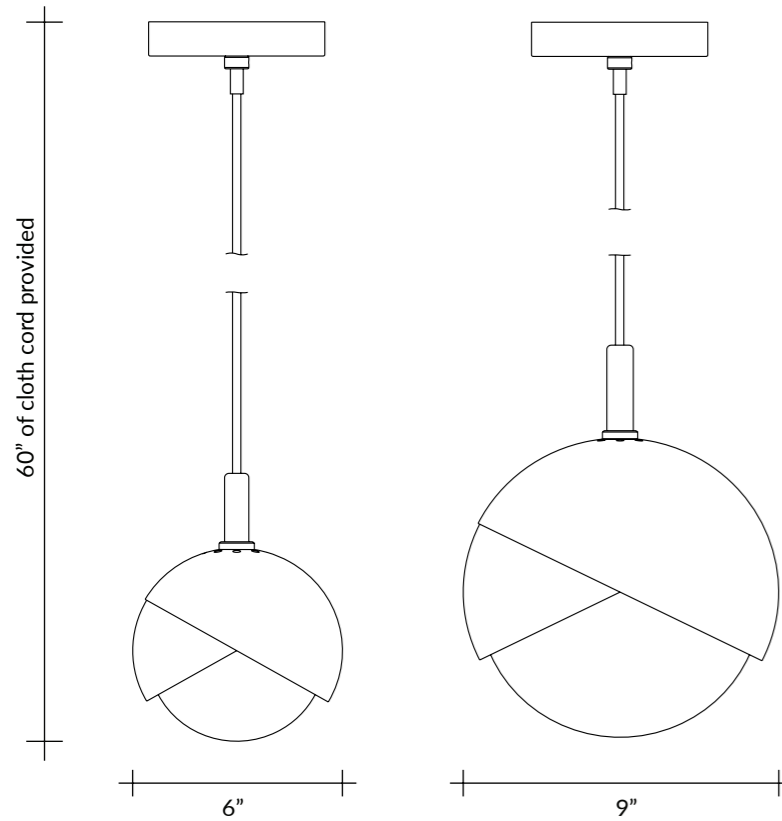

Benedict Pendant:

COLOR Series

Starting-at retail: $975

The Benedict™ COLOR series styles our most versatile pendant in a wide range of colorful configurations, both bright and subdued, sure to fit the mood of any project. Like all Trella™ products, our hand made fixtures are highly customizable, and ready to match your vision.

Custom colors:

Custom colors (RAL) available by request

Lamping:

Provided Bulb: (1) 5W Candelabra LED bulb, No transformer required, 2700K Color Temperature, 700 Lumens (60W equivalent), Dimmable - 120 Volt

Hanging:

Available with 60" of cloth cord or solid metal down stem (cut to order)

Certifications:

UL Certification available on request, 240V/CE Certification available on request