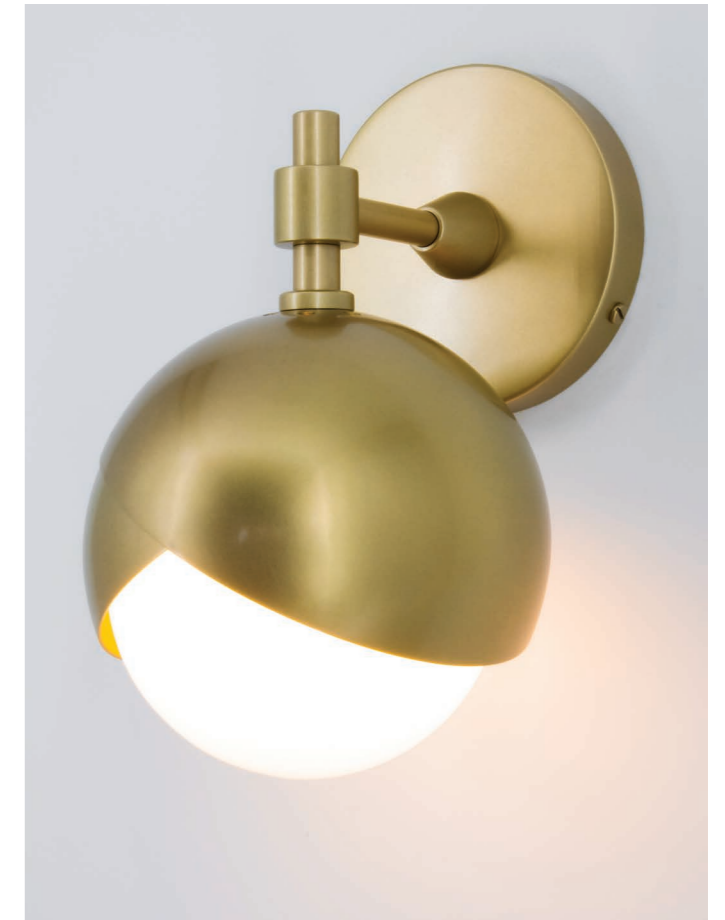

Benedict Sconces:

Benedict Drop Sconce:

Starting-at retail: $1,500

The Benedict™ Drop Sconce is designed for intimate settings such as a quiet reading space, breakfast nook, a home office, or as bedside mood lighting. With a knob located at its center it can be easily dimmed as desired.

Benedict Simple Sconce:

Starting-at retail: $1,025

This small and versatile sconce is available in all of Trella's finish combinations.

Benedict Truss Sconce:

Starting-at retail: $1,825

Available in the full range of our signature finishes, the Benedict™ Simple Sconce is sure to be the stunning accent your project has been looking for.

Benedict Vanity Sconce:

Starting-at retail: $2,250

The Benedict™ Vanity Sconce suspends two Benedict™ light assemblies from a horizontal brass armature. This wall mounted sconce is designed for use above a mirror, to illuminate an art piece, or as an added detail above a sideboard table

Lamping:

Provided Bulb(s): 5W Candelabra LED bulb, No transformer required, 2700K Color Temperature, 700 Lumens (60W equivalent), Dimmable - 120 Volt

Certifications:

UL Certification available on request, 240V/CE Certification available on request