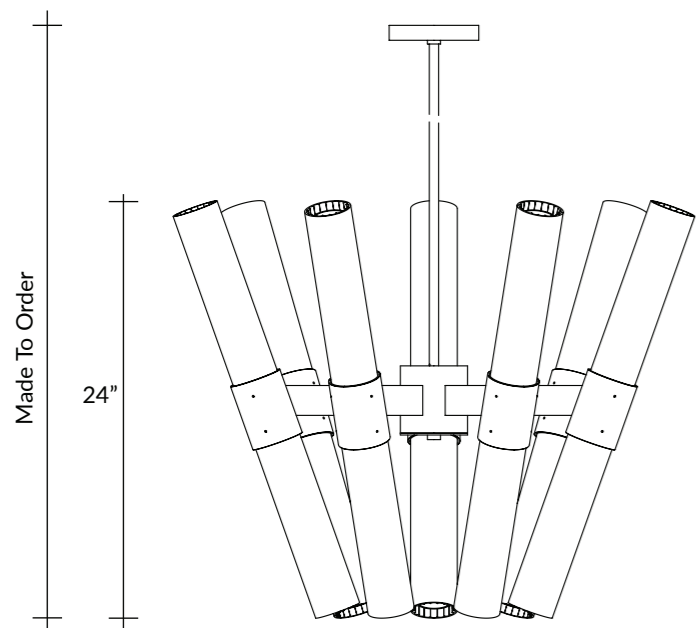

Dixie 14 Light Chandelier:

Starting-at retail: $15,775

The Dixie series centers around a bold fluted glass light assembly. The chandelier puts this large scale detail on display in monumental fashion. Its modular design and production allow for a wide range of custom configurations built to order.

Shown here in burnished brass.

Lamping:

Provided Bulbs- (14) 5W E-26 LED Tubular T9 Bulbs, No Transformer required, 2700K Color Temperature ,450 Lumens (45W equivalent), Dimmable - 120 Volt

Certifications:

UL Certification available on request, 240V/CE Certification available on request