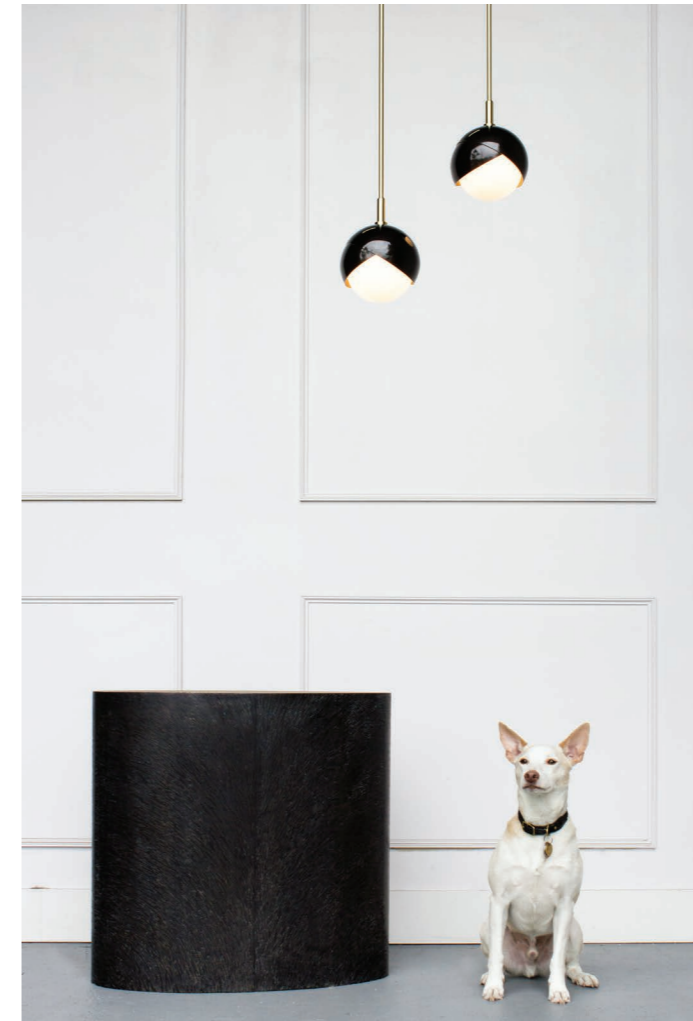

Certifications:

UL Certification available on request, 240V/CE Certification available on request