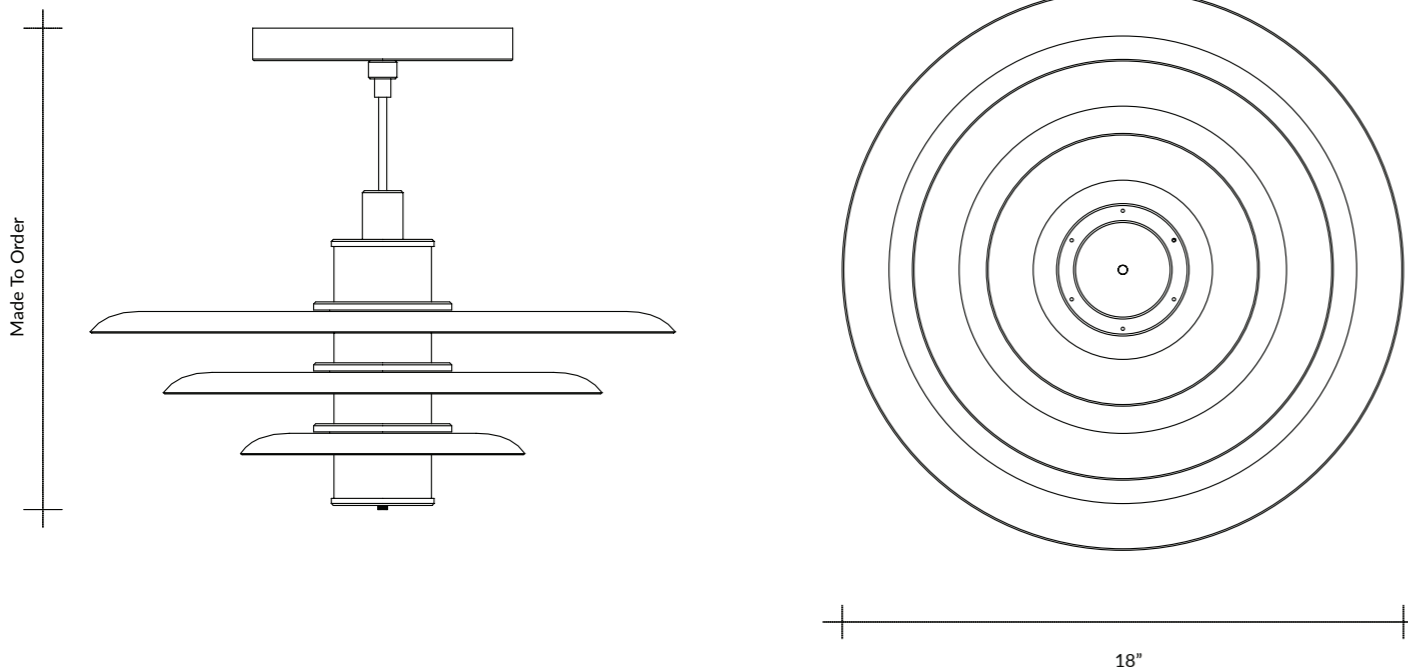

Three Tiered Arthur:

Starting-at retail: $3,000

The three tiered Arthur Pendant embraces Trella's Prussian Blue patina in grand fashion. An internally lit white glass cylinder illuminates the depth of our various finishes while simultaneously providing a soft accent light. The three tiered Arthur Pendant is made to order giving clients the option to customize the number of tiers and finish configurations.

Lamping:

Internal LED custom light tube that provides 1,200 lumens at 2,700k. Transformer that is mounted inside canopy.

Certifications:

UL Certification available on request, 240V/CE Certification available on request