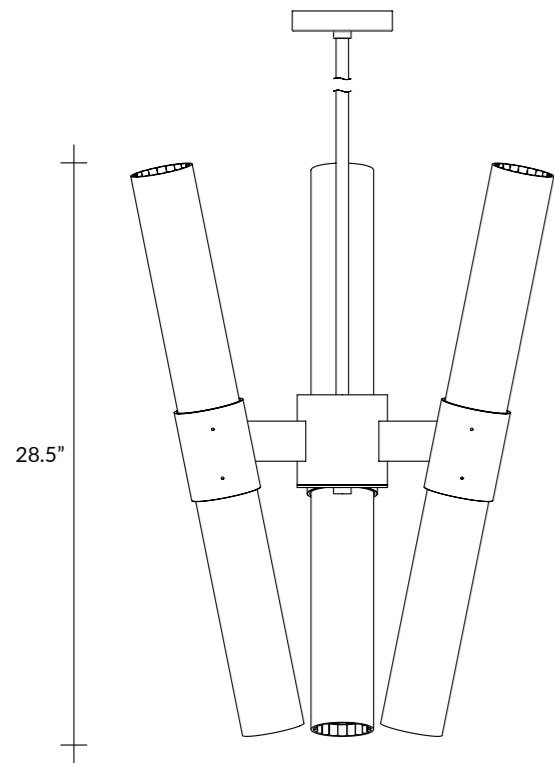

Dixie 6 Light Chandelier:

Starting-at retail: $7,925

The Dixie series centers around a bold fluted glass light assembly. The chandelier puts this large scale detail on display in monumental fashion. Its modular design and production allow for a wide range of custom configurations built to order.

Lamping:

Provided Bulbs- (6) 5W E-26 LED Tubular T9 Bulbs , 2700K Color Temperature , 450 Lumens. Total fixture Lumens = 2,700 Dimmable - 120 Volt

Certifications:

UL Certification available on request, 240V/CE Certification available on request

Dixie Sconce:

Starting-at retail: $2,987

The Dixie series centers around a bold fluted glass light assembly. The Dixie Sconce puts this detail on display at a gently leaning angle with its wall mounted brass brace available in multiple finishes.

Lamping:

Provided Bulbs- (2) 5W E-26 LED Tubular T9 Bulbs , 2700K Color Temperature , 450 Lumens. Total fixture Lumens = 2,700 Dimmable - 120 Volt

Certifications:

UL Certification available on request, 240V/CE Certification available on request