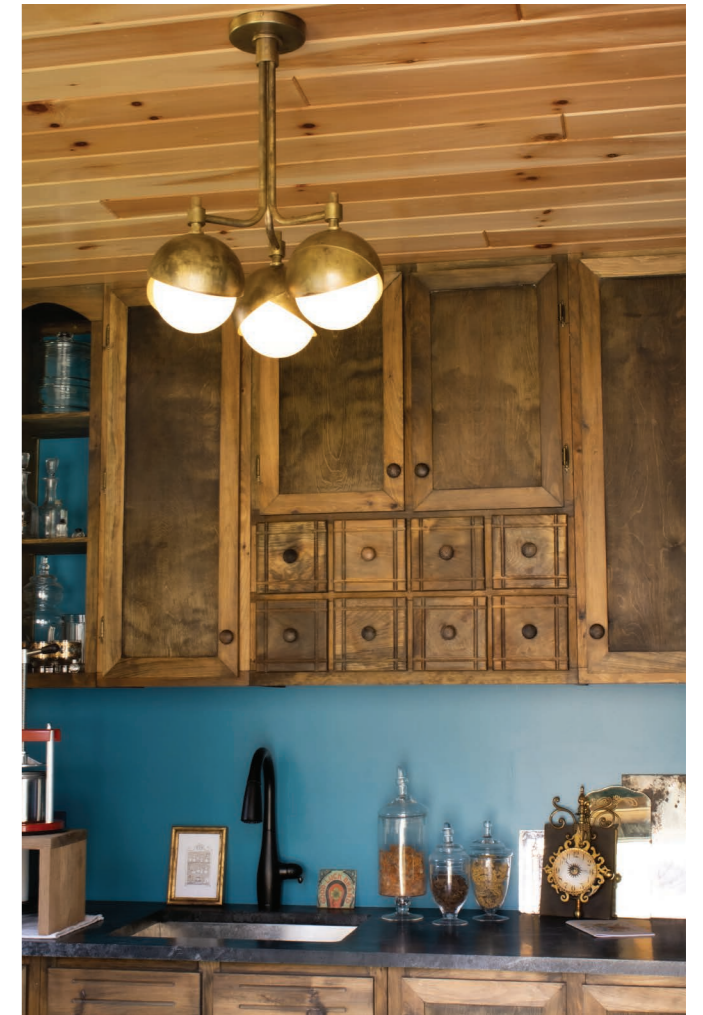

Benedict Three Light Lantern:

Starting-at retail: $2,250

The Benedict™ Three Light Lantern arranges three 6 inch Benedict™ light assemblies in a condensed bloom perfect for entry ways, stair wells, and other transitional spaces.

Lamping:

Provided Bulbs: (3) 5W Candelabra LED bulb, No transformer required, 2700K Color Temperature, 700 Lumens (60W equivalent), Dimmable - 120 Volt

Hanging:

Available in two standard drop heights. 11" and 25.5". Custom drop heights available upon request.

Certifications:

UL Certification available on request, 240V/
CE Certification available on request.