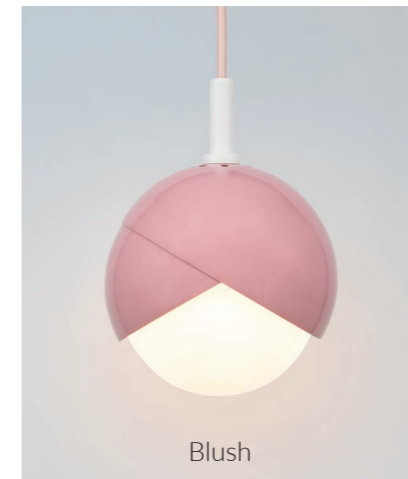

Two Tone (any combination)