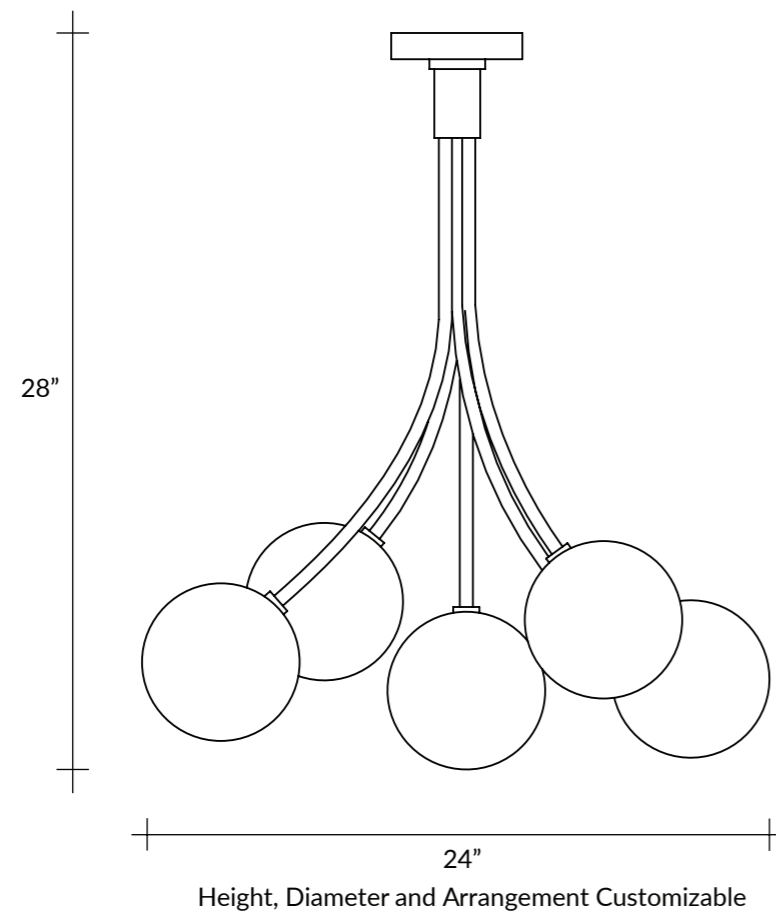

Benedict Bloom:

Five light starting-at retail: $5,125

The Benedict™ Bloom suspends five pairs of nested brass hemispheres and white opal glass in an organic cluster held by hand rolled brass stems. Available in all Trella finishes, the Benedict™ Bloom chandelier is able to make a playful yet elegant statement. In addition to a number of available arrangements, its made to order production also allows for endless custom configurations on request.

Lamping:

Provided Bulbs: (5) 5W Candelabra LED bulb, No transformer required, 2700K Color Temperature, 700 Lumens (60W equivalent), Dimmable - 120 Volt

Certifications:

UL Certification available on request, 240V/CE Certification available on request