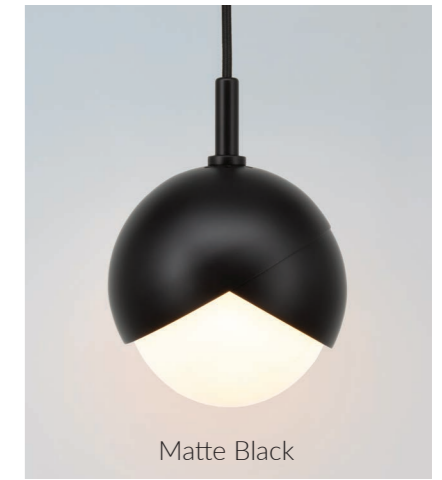

Benedict Pendant:

COLOR Series

Starting-at retail: $975

The Benedict™ COLOR series styles our most versatile pendant in a wide range of colorful configurations, both bright and subdued, sure to fit the mood of any project. Like all Trella™ products, our hand made fixtures are highly customizable, and ready to match your vision.

Custom colors:

Custom colors (RAL) available by request

Lamping:

Provided Bulb: (1) 5W Candelabra LED bulb, No transformer required, 2700K Color Temperature, 700 Lumens (60W equivalent), Dimmable - 120 Volt

Hanging:

Available with 60" of cloth cord or solid metal down stem (cut to order)

Certifications:

UL Certification available on request, 240V/CE Certification available on request